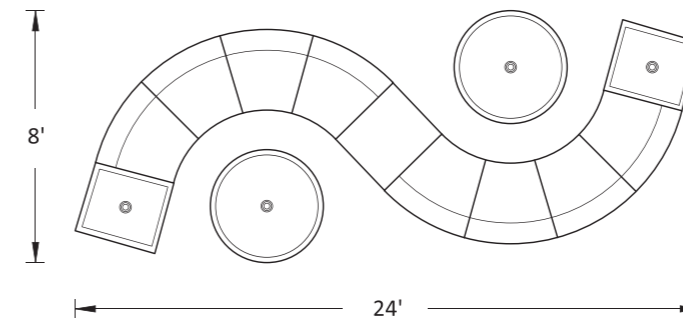

Snake

DREAM 2

Refer to fabric card for true color

Snake

List

Qty	Model	Description	Color	Price Ea.	Total
8	Jeff SI Seat	Inside Seat	BL	$500.00	$4,000.00
8	Jeff SI Back	Inside Back	BL	$500.00	$4,000.00
1	Jeff OT	Ottoman	BL	$875.00	$875.00
2	Jeff TA	Table - Marble Top/ w/Power	BL	$1,375.00	$2,750.00
2	Jeff CT 32	32" Dia. Coffee Table - Marble top w/Power	CH	$1,875.00	$3,750.00
				Total	$15,375.00

Jefferson Series is a copyrighted Design
©Woodstock Marketing LLC 2017