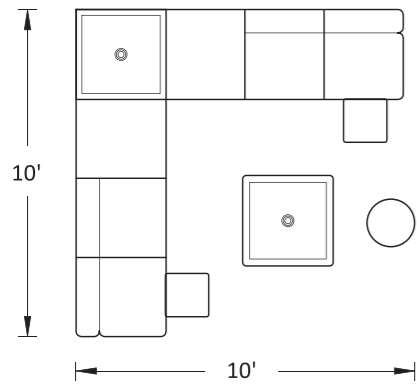

L Shape 2 Tables

DREAM 5

Refer to fabric card for true color

L Shape 2 Tables

List

Qty	Model	Description	Color	Price Ea.	Total
2	Jeff OT	Ottoman	BL	$875.00	$1,750.00
4	Jeff CH Seat	Straight Seat	BL	$500.00	$2,000.00
4	Jeff CH Back	Straight Back	BL	$500.00	$2,000.00
1	Jeff Stool	Upholstered Stool	BL	$250.00	$250.00
2	Jeff FST	Freestanding Table White Top/SS-304 Frame		$450.00	$900.00
2	Jeff TA	Table - Marble Top w/Power	BL	$1,375.00	$2,750.00
				Total	$9,650.00

Jefferson Series is a copyrighted Design
©Woodstock Marketing LLC 2017