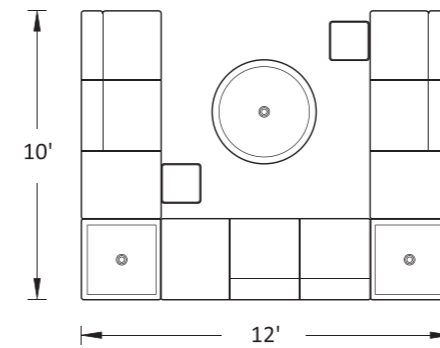

U shape

DREAM 12

Refer to fabric card for true color

Qty	Model	Description	Color	Price Ea.	Total
3	Jeff OT	Ottoman	BU	$875.00	$2,625.00
6	Jeff CH Seat	Straight Seat	BU	$500.00	$3,000.00
6	Jeff CH Back	Straight Back	BU	$500.00	$3,000.00
2	Jeff FST	Free standing Table white Top/SS-304 Frame		$450.00	$900.00
2	Jeff TA	Table - Marble Top w/Power	TA	$1,375.00	$2,750.00
1	Jeff CT 32	32" Dia. Coffee Table - Marble Top w/Power	TA	$1,875.00	$1,875.00
				Total	$14,150.00

Jefferson Series is a copyrighted Design
©Woodstock Marketing LLC 2017