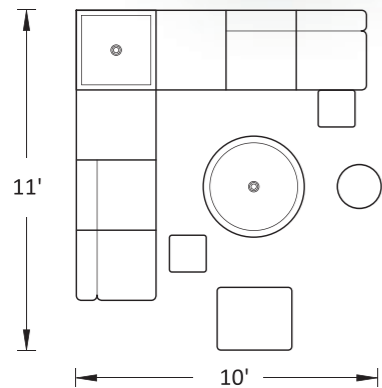

L Shape Otto Otto

DREAM 7

Refer to fabric card for true color

L Shape Otto Otto

List

Qty	Model	Description	Color	Price Ea.	Total
3	Jeff OT	Ottoman	CH	$875.00	$2,625.00
1	Jeff Stool	Upholstered Stool	CH	$250.00	$250.00
4	Jeff CH Seat	Straight Seat	CH	$500.00	$2,000.00
4	Jeff CH Back	Straight Back	CH	$500.00	$2,000.00
1	Jeff CT 32	32" Dia. Coffee Table - Marble top w/Power	CH	$1,875.00	$1,875.00
1	Jeff TA	End Table - Marble Top w/Power	CH	$1,375.00	$1,375.00
2	Jeff FST	Free standing Table white Top/SS-304 Frame		$450.00	$900.00
				Total	$11,025.00

Jefferson Series is a copyrighted Design
©Woodstock Marketing LLC 2017