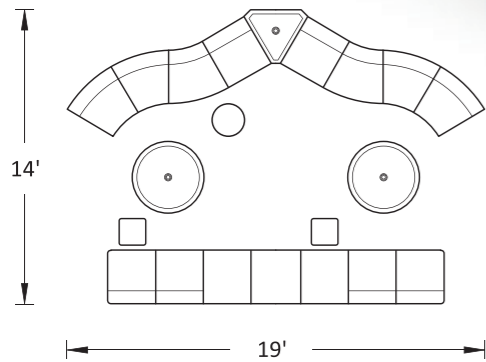

Smile

DREAM 3

Refer to fabric card for true color

Qty	Model	Description	Color	Price Ea.	Total
4	Jeff SI Seat	Inside Seat	BU	$500.00	$2,000.00
4	Jeff SI Back	Inside Back	TA	$500.00	$2,000.00
2	Jeff SO Seat	Outside Seat	BU	$500.00	$1,000.00
2	Jeff SO Back	Inside Back	TA	$500.00	$1,000.00
3	Jeff OT	Ottoman	BU	$875.00	$2,625.00
6	Jeff CH Seat	Straight Seat	BU	$500.00	$3,000.00
6	Jeff CH Back	Straight Back	TA	$500.00	$3,000.00
1	Jeff CT TA	Triangle Table - Marble Top w/Power	BU	$1,875.00	$1,875.00
2	Jeff FST	Free Standing Table Stainless Steel Base/White Lam Top	WH	$450.00	$900.00
1	Jeff Stool	Upholstered Stool	BU	$250.00	$250.00
2	Jeff CT 32	32" Dia. Coffee Table - Marble top w/Power	TA	$1,875.00	$3,750.00
				Total	$21,400.00

Jefferson Series is a copyrighted Design
©Woodstock Marketing LLC 2017