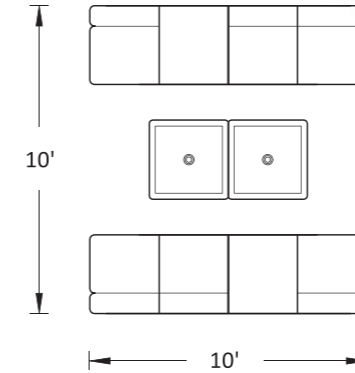

Straight Straight 2 tables

DREAM 10
Straight Straight 2 tables

Refer to fabric card for true color

Qty	Model	Description	Color	Price Ea.	Total
2	Jeff OT	Ottoman	CH	$875.00	$1,750.00
6	Jeff CH Seat	Straight Seat	CH	$500.00	$3,000.00
6	Jeff CH Back	Straight Back	CH	$500.00	$3,000.00
2	Jeff TA	Table - Marble Top w/Power	BU	$1,375.00	$2,750.00
Total					$10,500.00

Jefferson Series is a copyrighted Design
©Woodstock Marketing LLC 2017