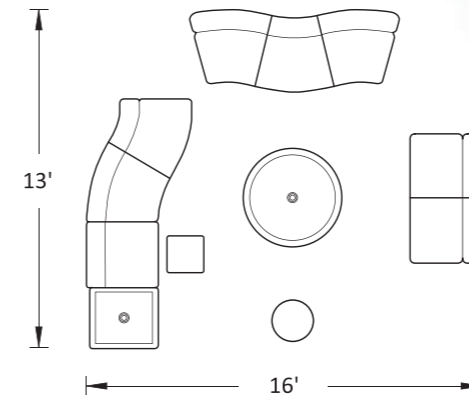

Curve Curve Straight Straight

DREAM 4

Refer to fabric card for true color

Qty	Model	Description	Color	Price Ea.	Total
3	Jeff SI Seat	Inside Seat	CH	$500.00	$1,500.00
3	Jeff SI Back	Inside Back	BU	$500.00	$1,500.00
2	Jeff SO Seat	Outside Seat	CH	$500.00	$1,000.00
2	Jeff SO Back	Outside Back	BU	$500.00	$1,000.00
1	Jeff Stool	Upholstered Stool	CH	$250.00	$250.00
3	Jeff CH Seat	Straight Seat	CH	$500.00	$1,500.00
3	Jeff CH Back	Straight Back	BU	$500.00	$1,500.00
1	Jeff TA	Table - Marble Top w/Power	CH	$1,375.00	$1,375.00
1	Jeff CT 32	32" Dia. Coffee Table - Marble Top w/Power	CH	$1,875.00	$1,875.00
1	Jeff FST	Freestanding Table White Top/SS-304 Frame		$450.00	$450.00
				Total	$11,950.00

Jefferson Series is a copyrighted Design
©Woodstock Marketing LLC 2017