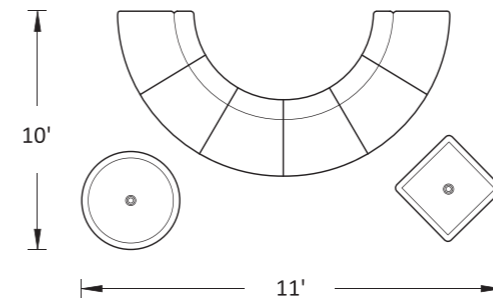

Outside Curve

DREAM 8

Refer to fabric card for true color

Outside Curve

List

Qty	Model	Description	Color	Price Ea.	Total
6	Jeff SO Seat	Outside Seat	BU	$500.00	$3,000.00
6	Jeff SO Back	Outside Back	BU	$500.00	$3,000.00
1	Jeff TA	Table - Marble Top w/Power	TA	$1,375.00	$1,375.00
1	Jeff CT 32	32" Dia. Coffee Table - Marble Top w/Power	TA	$1,875.00	$1,875.00
				Total	$9,250.00

Jefferson Series is a copyrighted Design
©Woodstock Marketing LLC 2017