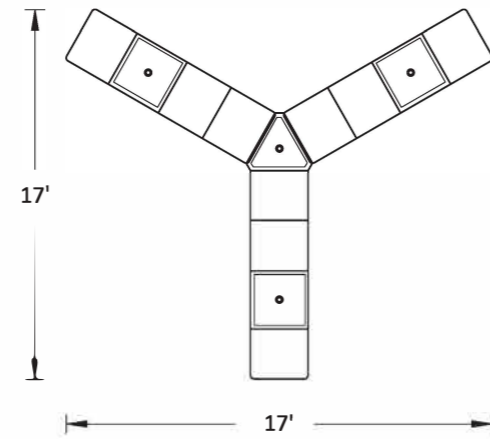

Y

DREAM 15

Y

Refer to fabric card for true color

List

Qty	Model	Description	Color	Price Ea.	Total
9	Jeff OT	Ottoman	BL	$875.00	$7,875.00
3	Jeff TA	Table - Marble Top w/Power	BL	$1,375.00	$4,125.00
1	Jeff CT TA	Triangle Table	BL	$1,875.00	$1,875.00
Total					$13,875.00

Jefferson Series is a copyrighted Design
©Woodstock Marketing LLC 2017