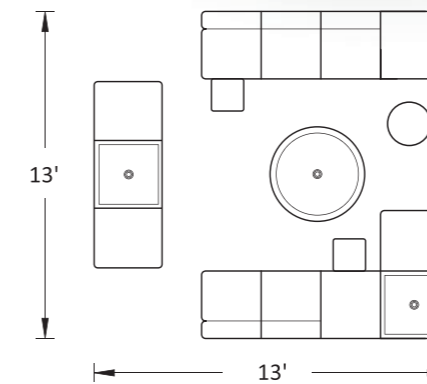

L Shape Straight Straight

DREAM 6

Refer to fabric card for true color

L Shape Straight Straight

List

Qty	Model	Description	Color	Price Ea.	Total
3	Jeff OT	Ottoman	CH	$875.00	$2,625.00
6	Jeff CH Seat	Straight Seat	CH	$500.00	$3,000.00
6	Jeff CH Back	Straight Back	CH	$500.00	$3,000.00
1	Jeff Stool	Upholstered Stool	CH	$250.00	$250.00
2	Jeff TA	Table - Marble Top w/Power	CH	$1,375.00	$2,750.00
2	Jeff FST	Freestanding Table White Top/SS-304 Frame		$450.00	$900.00
1	Jeff CT 32	32" Dia. Coffee Table - Marble Top w/Power	CH	$1,875.00	$1,875.00
				Total	$14,400.00

Jefferson Series is a copyrighted Design
©Woodstock Marketing LLC 2017