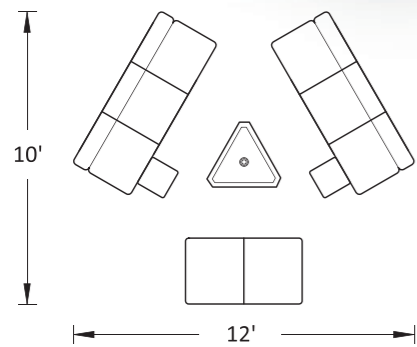

Triangle

DREAM 11

Refer to fabric card for true color

Qty	Model	Description	Color	Price Ea.	Total
3	Jeff OT	Ottoman	TA	$875.00	$2,625.00
5	Jeff CH Seat	Straight Seat	TA	$500.00	$2,500.00
5	Jeff CH Back	Straight Back	TA	$500.00	$2,500.00
2	Jeff FST	Free standing Table white Top/SS-304 Frame		$450.00	$900.00
1	Jeff CT TA	Triangle Table - Marble Top w/Power	BL	$1,875.00	$1,875.00
				Total	$10,400.00

Jefferson Series is a copyrighted Design
©Woodstock Marketing LLC 2017