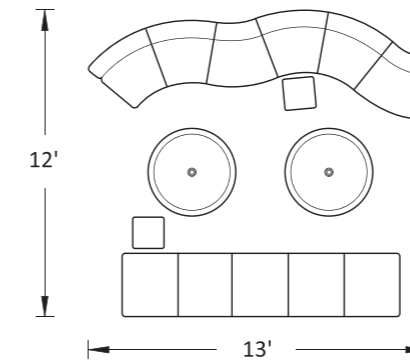

Curve Straight

DREAM 14

Refer to fabric card for true color

Curve Straight

List

Qty	Model	Description	Color	Price Ea.	Total
4	Jeff SI Seat	Inside Seat	BU	$500.00	$2,000.00
4	Jeff SI Back	Inside Back	BL	$500.00	$2,000.00
2	Jeff SO Seat	Outside Seat	BU	$500.00	$1,000.00
2	Jeff SO Back	Outside Back	BL	$500.00	$1,000.00
5	Jeff OT	Ottoman	BU	$875.00	$4,375.00
2	Jeff FST	Free standing Table white Top/SS-304 Frame		$450.00	$900.00
2	Jeff CT 32	32" Dia. Coffee Table - Marble Top w/Power	TA	$1,875.00	$3,750.00
				Total	$15,025.00

Jefferson Series is a copyrighted Design
©Woodstock Marketing LLC 2017