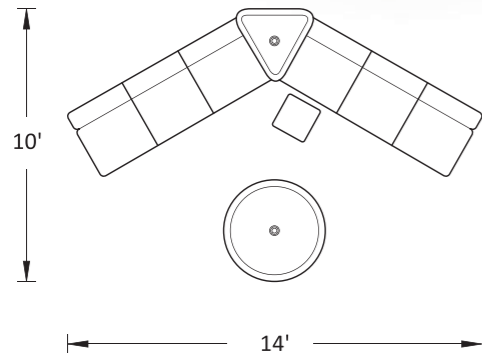

V

DREAM 13

Refer to fabric card for true color

V

List

Qty	Model	Description	Color	Price Ea.	Total
6	Jeff CH Seat	Straight Seat	CH	$500.00	$3,000.00
6	Jeff CH Back	Straight Back	CH	$500.00	$3,000.00
1	Jeff CT TA	Triangle Table - Marble Top w/Power	CH	$1,875.00	$1,875.00
1	Jeff FST	Free standing Table white Top/SS-304 Frame		$450.00	$450.00
1	Jeff CT 32	32" Dia. Coffee Table - Marble Top w/Power	CH	$1,875.00	$1,875.00
				Total	$10,200.00

Jefferson Series is a copyrighted Design
©Woodstock Marketing LLC 2017