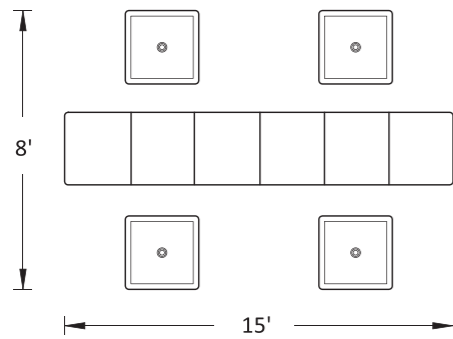

Straight 4 tables

DREAM 9
Straight 4 tables

Refer to fabric card for true color

Qty	Model	Description	Color	Price Ea.	Total
6	Jeff OT	Ottoman	TA	$875.00	$5,250.00
4	Jeff TA	Table - Marble Top w/Power	BL	$1,375.00	$5,500.00
Total					$10,750.00

Jefferson Series is a copyrighted Design
©Woodstock Marketing LLC 2017