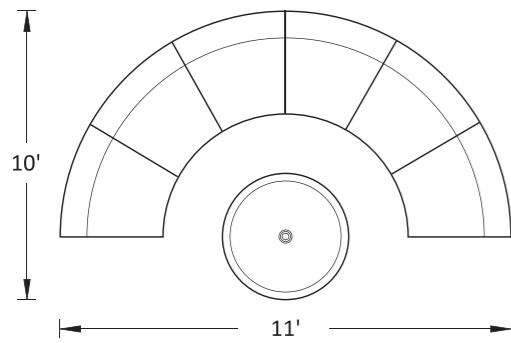

Horseshoe

DREAM 1

Refer to fabric card for true color

Horseshoe

List

Qty	Model	Description	Color	Price Ea.	Total
6	Jeff SI Seat	Inside Seat	BU	\$500.00	\$3,000.00
6	Jeff SI Back	Inside Back	BU	\$500.00	\$3,000.00
1	Jeff CT 32	32" Dia. Coffee Table - Marble top w/Power	CH	\$1,875.00	\$1,875.00
				Total	\$7,875.00